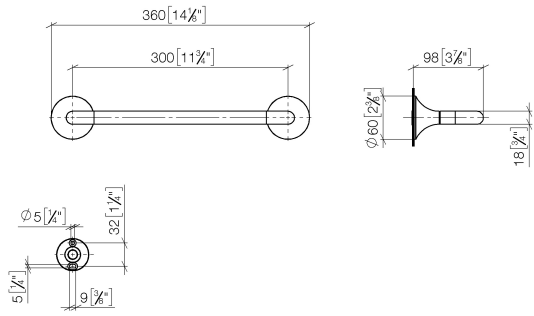

83 030 809

- gauge 300 mm
- width 360mm
- height 60 mm
- rosette Ø 60 mm
- 98mm projection

	Chrome	83 030 809-00
	Brushed Platinum	83 030 809-06
	Platinum	83 030 809-08
	Dark Chrome	83 030 809-19
	Brushed Durabronze (23kt Gold)	83 030 809-28
	Brushed Bronze	83 030 809-42
	Brushed Champagne (22kt Gold)	83 030 809-46
	Champagne (22kt Gold)	83 030 809-47
	Brushed Dark Platinum	83 030 809-99

83 030 809

mm [inches]

83 030 809

Parts for other finishes can be found here: Brushed Platinum

Spare parts list

No.	Item Number	Name	Quantity used	Delivery time
1	05 30 31 025 00 90	fixing set	1	2