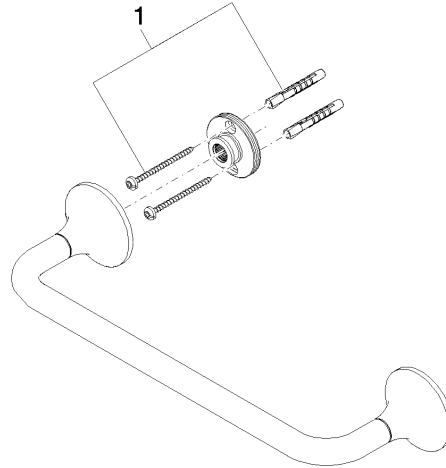

83 030 809

- gauge 300 mm
- width 360mm
- height 60 mm
- rosette Ø 60 mm
- 98mm projection

	Chrome	83 030 809-00
	Brushed Platinum	83 030 809-06
	Platinum	83 030 809-08
	Dark Chrome	83 030 809-19
	Brushed Durabronze (23kt Gold)	83 030 809-28
	Brushed Bronze	83 030 809-42
	Brushed Champagne (22kt Gold)	83 030 809-46
	Champagne (22kt Gold)	83 030 809-47
	Brushed Dark Platinum	83 030 809-99

83 030 809

mm [inches]

83 030 809

Parts for other finishes can be found here: Brushed Platinum

Spare parts list

No.	Item Number	Name	Quantity used	Delivery time
1	05 30 31 025 00 90	fixing set	1	2